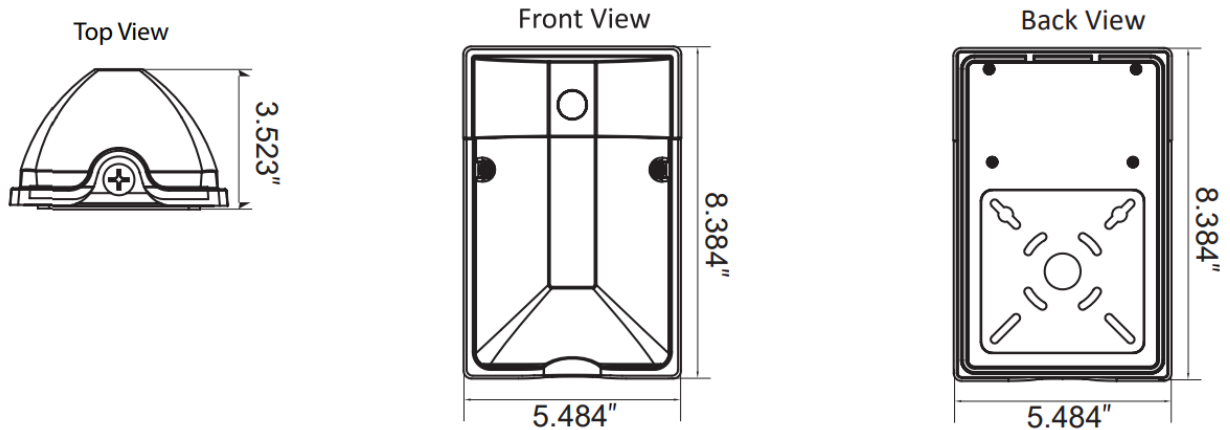

CERTIFICATIONS

UL Listed for wet locations. Equivalent to IP65 rating. FCC compliant. RoHs compliant.

DIMENSIONS

Approximate Weight: 2.16 LBS

Due to continuous product improvements, specification and/or equipment updates may change without notice.