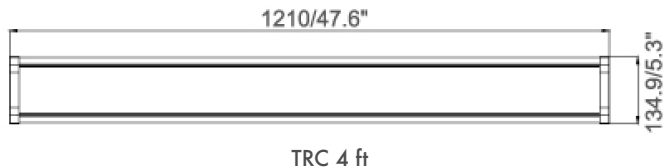

## DIMENSIONS

Weight: 3.75 LB  
Depth: 2.1"