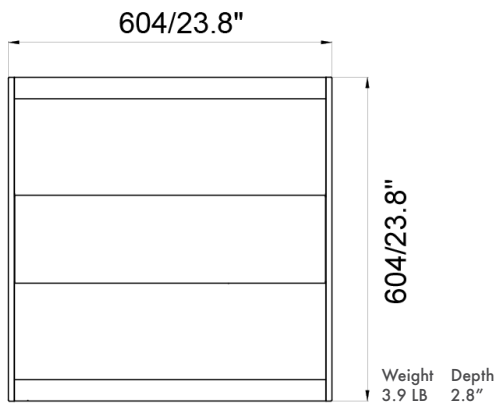

DIMENSIONS

TD 2' x 2'

TD 2' x 4'

Adjustable Wattage switch is located on the back of the luminaire to easily select your desired wattage range.

Due to continuous product improvements, specification and/or equipment updates may change without notice.