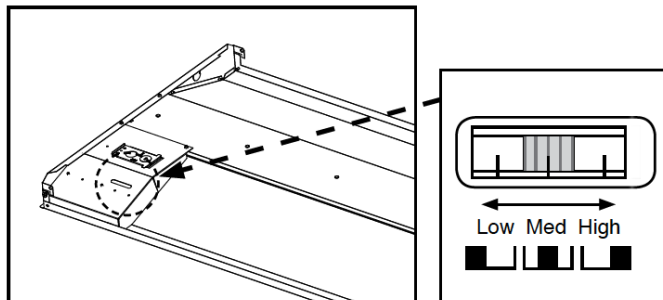

DIMENSIONS

TD 2' x 2'

TD 2' x 4'

Adjustable Wattage switch is located on the back of the luminaire to easily select your desired wattage range.

Due to continuous product improvements, specification and/or equipment updates may change without notice.