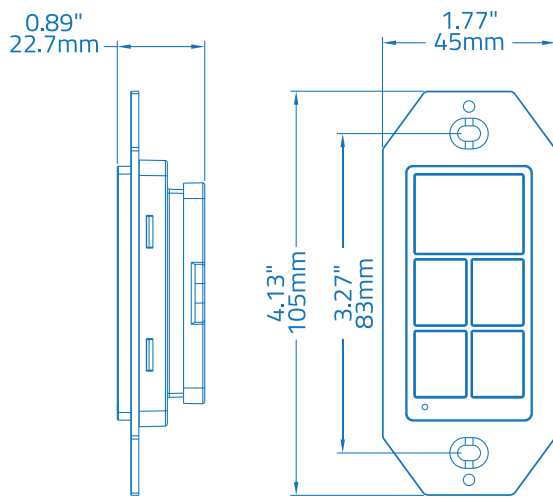

-18°C to 50°C (-0.4°F to 122°F)

Dimensions

WALL SWITCH

FACE PLATE

Due to continuous product improvements, specification and/or equipment updates may change without notice.