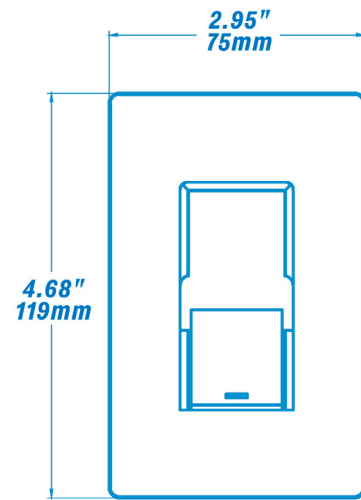

-18°C to 50°C (-0.4°F to 122°F)

Dimensions

WALL SWITCH

FACE PLATE

Due to continuous product improvements, specification and/or equipment updates may change without notice.