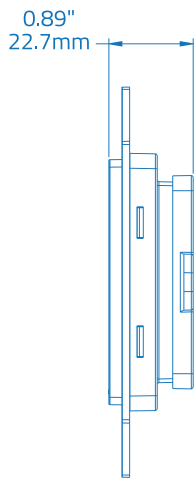

-18°C to 50°C (-0.4°F to 122°F)

Dimensions

WALL SWITCH

FACE PLATE

Due to continuous product improvements, specification and/or equipment updates may change without notice.