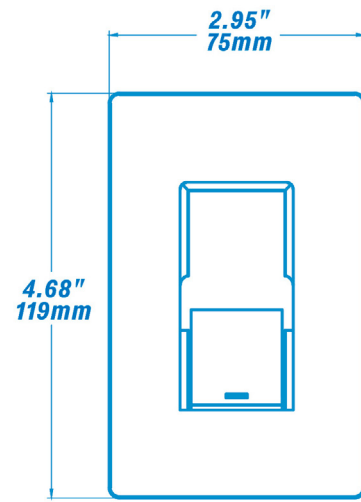

-18°C to 50°C (-0.4°F to 122°F)

Dimensions

WALL SWITCH

FACE PLATE

Due to continuous product improvements, specification and/or equipment updates may change without notice.