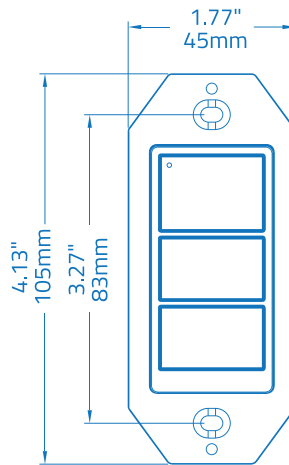

-18°C to 50°C (-0.4°F to 122°F)

Dimensions

WALL SWITCH

FACE PLATE

Due to continuous product improvements, specification and/or equipment updates may change without notice.