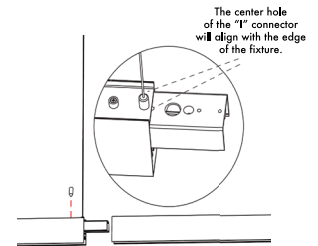

FIXTURE DIMENSIONS

MOUNTING - CANOPY DIMENSIONS

Various "Hard Ceilings"
(Mount to J-box)

DRY CEILING/OFF GRID

9/16" FLAT

15/16" FLAT

9/16" STEP

15/16" STEP

DROP CEILING/ON GRID

FIXTURE ROW ROLL OUT: SINGLE FIXTURE - 2' (SAL N1 2) - 4' (SAL N1 4) - 8' (SAL N1 8)

2 Foot - SAL N1 2

4 Foot - SAL N1 4

8 Foot - SAL N1 8

FIXTURE ROW ROLL OUT: DOUBLE FIXTURE - 12' (SAL N1 8 + SAL N1 4) - 16' (SAL N1 8 + SAL N1 8)

12 Foot - SAL N1 8 + SAL N1 4

16 Foot - SAL N1 8 + SAL N1 8

FIXTURE ROW ROLL OUT: TRIPLE FIXTURE - 20' (SAL N1 8 + SAL N1 8 + SAL N1 4) - 24' (SAL N1 8 + SAL N1 8 + SAL N1 8)

20 Foot - SAL N1 8 + SAL N1 8 + SAL N1 4