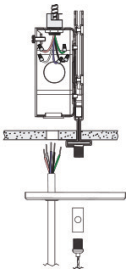

FIXTURE DIMENSIONS

MOUNTING - CANOPY DIMENSIONS

Various "Hard Ceilings"
(Mount to J-box)

DRY CEILING/OFF GRID

9/16" FLAT

15/16" FLAT

9/16" STEP

15/16" STEP

DROP CEILING/ON GRID

FIXTURE ROW ROLL OUT: SINGLE FIXTURE - 2' (SAL N1 2) - 4' (SAL N1 4) - 8' (SAL N1 8)

2 Foot - SAL N1 2

4 Foot - SAL N1 4

8 Foot - SAL N1 8

FIXTURE ROW ROLL OUT: DOUBLE FIXTURE - 12' (SAL N1 8 + SAL N1 4) - 16' (SAL N1 8 + SAL N1 8)