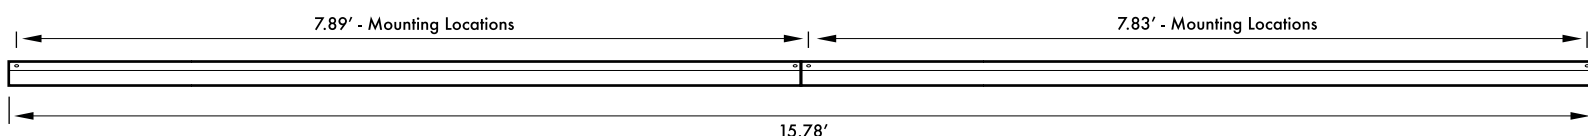

FIXTURE DIMENSIONS

MOUNTING - CANOPY DIMENSIONS

Various "Hard Ceilings"
(Mount to J-box)

DRY CEILING/OFF GRID

9/16" FLAT

15/16" FLAT

9/16" STEP

15/16" STEP

DROP CEILING/ON GRID

FIXTURE ROW ROLL OUT: SINGLE FIXTURE - 2' (SAL N1 2) - 4' (SAL N1 4) - 8' (SAL N1 8)

2 Foot - SAL N1 2

4 Foot - SAL N1 4

8 Foot - SAL N1 8

FIXTURE ROW ROLL OUT: DOUBLE FIXTURE - 12' (SAL N1 8 + SAL N1 4) - 16' (SAL N1 8 + SAL N1 8)

12 Foot - SAL N1 8 + SAL N1 4

16 Foot - SAL N1 8 + SAL N1 8

FIXTURE ROW ROLL OUT: TRIPLE FIXTURE - 20' (SAL N1 8 + SAL N1 8 + SAL N1 4) - 24' (SAL N1 8 + SAL N1 8 + SAL N1 8)

20 Foot - SAL N1 8 + SAL N1 8 + SAL N1 4