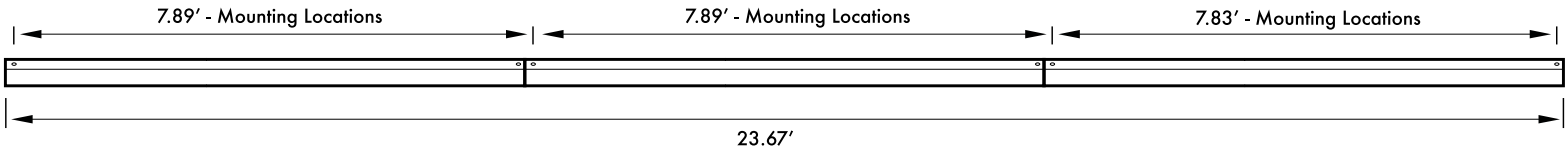

24 Foot - SAL N1 8 + SAL N1 8 + SAL N1 8

120V - ORDER LOAD OUT

(120V Max run with single power feed - 40 Ft)

LENGTH	SAL N1 2	SAL N1 4	SAL N1 8	"1" CONNECTOR	POWER FEED CANOPY	HANG CANOPY
2'	1	-	-	-	1	1
4'	-	1	-	-	1	1
6'	1	1	-	1	1	2
8'	-	-	1	-	1	1
10'	1	-	1	1	1	2
12'	-	1	1	1	1	2
16'	-	-	2	1	1	2
18'	1	-	2	2	1	3
20'	-	1	2	2	1	3
24'	-	-	3	2	1	3
26'	1	-	3	3	1	4
28'	-	1	3	3	1	4
32'	-	-	4	3	1	4
34'	1	-	4	4	1	5
36'	-	1	4	4	1	5
40'	-	-	5	4	1	5