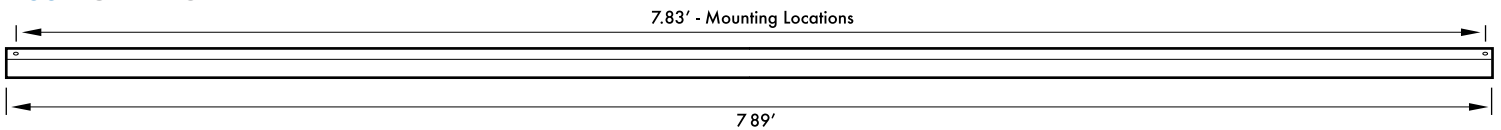

FIXTURE DIMENSIONS

MOUNTING - CANOPY DIMENSIONS

Various "Hard Ceilings"
(Mount to J-box)

DRY CEILING/OFF GRID

9/16" FLAT

15/16" FLAT

9/16" STEP

15/16" STEP

DROP CEILING/ON GRID

FIXTURE ROW ROLL OUT: SINGLE FIXTURE - 2' (SAL N1 2) - 4' (SAL N1 4) - 8' (SAL N1 8)

2 Foot - SAL N1 2

4 Foot - SAL N1 4

8 Foot - SAL N1 8

FIXTURE ROW ROLL OUT: DOUBLE FIXTURE - 12' (SAL N1 8 + SAL N1 4) - 16' (SAL N1 8 + SAL N1 8)

12 Foot - SAL N1 8 + SAL N1 4

16 Foot - SAL N1 8 + SAL N1 8

FIXTURE ROW ROLL OUT: TRIPLE FIXTURE - 20' (SAL N1 8 + SAL N1 8 + SAL N1 4) - 24' (SAL N1 8 + SAL N1 8 + SAL N1 8)

20 Foot - SAL N1 8 + SAL N1 8 + SAL N1 4