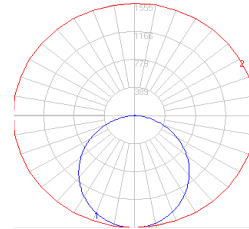

Ratio: 100% Down
Lumens: 4263 Lms
Watts: 38.6 W
Efficacy: 110
Lumens/ft: 1065.75
Watts/ft: 9.65
CCT: 3500K

ZONAL LUMEN SUMMARY

ZONE	LUMENS	% Fixt.
0-30	1191.44	27.9
0-40	1937.37	45.4
0-60	3385.75	79.4
0-90	4250.95	99.7
90-180	12.07	0.3
0-180	4263.02	100