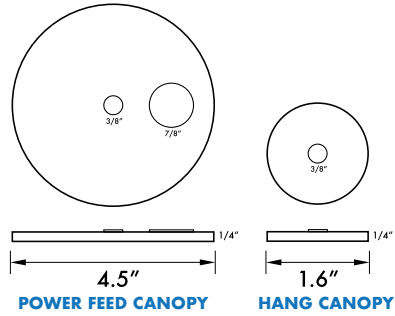

Fixture: SAL N1 4 LS1 G1 FSK

Ratio: 100% Down
 Lumens: 4263 Lms
 Watts: 38.6 W
 Efficacy: 110
 Lumens/ft: 1065.75
 Watts/ft: 9.65
 CCT: 3500K

ZONAL LUMEN SUMMARY

ZONE	LUMENS	% Fixt.
0-30	1191.44	27.9
0-40	1937.37	45.4
0-60	3385.75	79.4
0-90	4250.95	99.7
90-180	12.07	0.3
0-180	4263.02	100

FIXTURE DIMENSIONS

MOUNTING - CANOPY DIMENSIONS

Various "Hard Ceilings"
(Mount to J-box)

DRY CEILING/OFF GRID

9/16" FLAT

15/16" FLAT

9/16" STEP

15/16" STEP

DROP CEILING/ON GRID

FIXTURE ROW ROLL OUT: SINGLE FIXTURE - 2' (SAL N1 2) - 4' (SAL N1 4) - 8' (SAL N1 8)

2 Foot - SAL N1 2

4 Foot - SAL N1 4

8 Foot - SAL N1 8

FIXTURE ROW ROLL OUT: DOUBLE FIXTURE - 12' (SAL N1 8 + SAL N1 4) - 16' (SAL N1 8 + SAL N1 8)