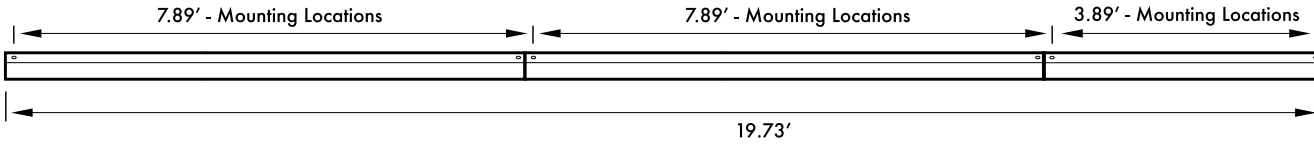

DROP CEILING/ON GRID

FIXTURE ROW ROLL OUT: SINGLE FIXTURE - 2' (SAL N1 2) - 4' (SAL N1 4) - 8' (SAL N1 8)

2 Foot - SAL N1 2

4 Foot - SAL N1 4

8 Foot - SAL N1 8

FIXTURE ROW ROLL OUT: DOUBLE FIXTURE - 12' (SAL N1 8 + SAL N1 4) - 16' (SAL N1 8 + SAL N1 8)

12 Foot - SAL N1 8 + SAL N1 4

16 Foot - SAL N1 8 + SAL N1 8

FIXTURE ROW ROLL OUT: TRIPLE FIXTURE - 20' (SAL N1 8 + SAL N1 8 + SAL N1 4) - 24' (SAL N1 8 + SAL N1 8 + SAL N1 8)

20 Foot - SAL N1 8 + SAL N1 8 + SAL N1 4