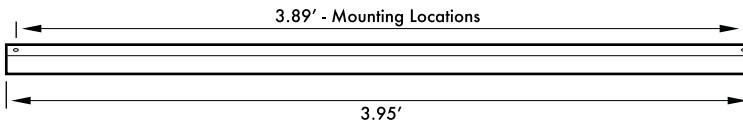

FIXTURE DIMENSIONS

MOUNTING - CANOPY DIMENSIONS

Various "Hard Ceilings"
(Mount to J-box)

DRY CEILING/OFF GRID

9/16" FLAT

15/16" FLAT

9/16" STEP

15/16" STEP

DROP CEILING/ON GRID

FIXTURE ROW ROLL OUT: SINGLE FIXTURE - 2' (SAL N1 2) - 4' (SAL N1 4) - 8' (SAL N1 8)

2 Foot - SAL N1 2

4 Foot - SAL N1 4

8 Foot - SAL N1 8

FIXTURE ROW ROLL OUT: DOUBLE FIXTURE - 12' (SAL N1 8 + SAL N1 4) - 16' (SAL N1 8 + SAL N1 8)