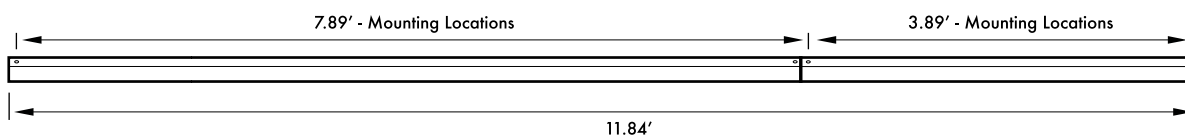

FIXTURE DIMENSIONS

MOUNTING - CANOPY DIMENSIONS

Various "Hard Ceilings"
(Mount to J-box)

DRY CEILING/OFF GRID

9/16" FLAT

15/16" FLAT

9/16" STEP

15/16" STEP

DROP CEILING/ON GRID

FIXTURE ROW ROLL OUT: SINGLE FIXTURE - 2' (SAL N1 2) - 4' (SAL N1 4) - 8' (SAL N1 8)

2 Foot - SAL N1 2

4 Foot - SAL N1 4

8 Foot - SAL N1 8

FIXTURE ROW ROLL OUT: DOUBLE FIXTURE - 12' (SAL N1 8 + SAL N1 4) - 16' (SAL N1 8 + SAL N1 8)

12 Foot - SAL N1 8 + SAL N1 4

16 Foot - SAL N1 8 + SAL N1 8

FIXTURE ROW ROLL OUT: TRIPLE FIXTURE - 20' (SAL N1 8 + SAL N1 8 + SAL N1 4) - 24' (SAL N1 8 + SAL N1 8 + SAL N1 8)

20 Foot - SAL N1 8 + SAL N1 8 + SAL N1 4