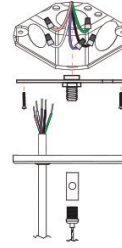

Fixture: SAL N1 4 LS1 G1 FSK

Ratio: 100% Down
 Lumens: 4263 Lms
 Watts: 38.6 W
 Efficacy: 110
 Lumens/ft: 1065.75
 Watts/ft: 9.65
 CCT: 3500K

ZONAL LUMEN SUMMARY

ZONE	LUMENS	% Fixt.
0-30	1191.44	27.9
0-40	1937.37	45.4
0-60	3385.75	79.4
0-90	4250.95	99.7
90-180	12.07	0.3
0-180	4263.02	100

FIXTURE DIMENSIONS

MOUNTING - CANOPY DIMENSIONS

Various "Hard Ceilings"
(Mount to J-box)

DRY CEILING/OFF GRID

9/16" FLAT

15/16" FLAT

9/16" STEP

15/16" STEP

DROP CEILING/ON GRID

FIXTURE ROW ROLL OUT: SINGLE FIXTURE - 2' (SAL N1 2) - 4' (SAL N1 4) - 8' (SAL N1 8)

2 Foot - SAL N1 2

4 Foot - SAL N1 4

8 Foot - SAL N1 8

FIXTURE ROW ROLL OUT: DOUBLE FIXTURE - 12' (SAL N1 8 + SAL N1 4) - 16' (SAL N1 8 + SAL N1 8)