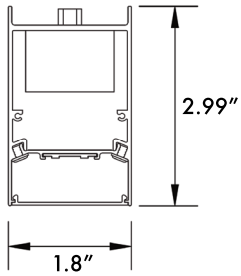

Fixture: SAL N1 4 LS1 G1 FSK

Ratio: 100% Down
 Lumens: 4263 Lms
 Watts: 38.6 W
 Efficacy: 110
 Lumens/ft: 1065.75
 Watts/ft: 9.65
 CCT: 3500K

ZONAL LUMEN SUMMARY

ZONE	LUMENS	% Fixt.
0-30	1191.44	27.9
0-40	1937.37	45.4
0-60	3385.75	79.4
0-90	4250.95	99.7
90-180	12.07	0.3
0-180	4263.02	100

FIXTURE DIMENSIONS

MOUNTING - CANOPY DIMENSIONS

Various "Hard Ceilings"
(Mount to J-box)

DRY CEILING/OFF GRID

9/16" FLAT

15/16" FLAT

9/16" STEP

15/16" STEP

DROP CEILING/ON GRID

FIXTURE ROW ROLL OUT: SINGLE FIXTURE - 2' (SAL N1 2) - 4' (SAL N1 4) - 8' (SAL N1 8)

2 Foot - SAL N1 2

4 Foot - SAL N1 4

8 Foot - SAL N1 8

FIXTURE ROW ROLL OUT: DOUBLE FIXTURE - 12' (SAL N1 8 + SAL N1 4) - 16' (SAL N1 8 + SAL N1 8)