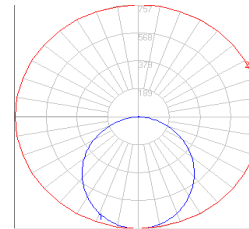

SW-KIT

DW-WP-KIT

DC-WP-KIT-T1

DC-W-KIT-T1

SC-KIT/SC-KIT-12FT

C-LC

PHOTOMETRIC

Fixture: SAL N1 2 LS1 G1 FSK

Ratio: 100% Down
 Lumens: 2078 Lms
 Watts: 19.1 W
 Efficacy: 109
 Lumens/ft: 1039
 Watts/ft: 9.55
 CCT: 3500K

ZONAL LUMEN SUMMARY

ZONE	LUMENS	% Fixt.
0-30	579.97	27.9
0-40	943.03	45.4
0-60	1648.18	79.3
0-90	2071.69	99.7
90-180	6.22	0.3
0-180	2077.9	100